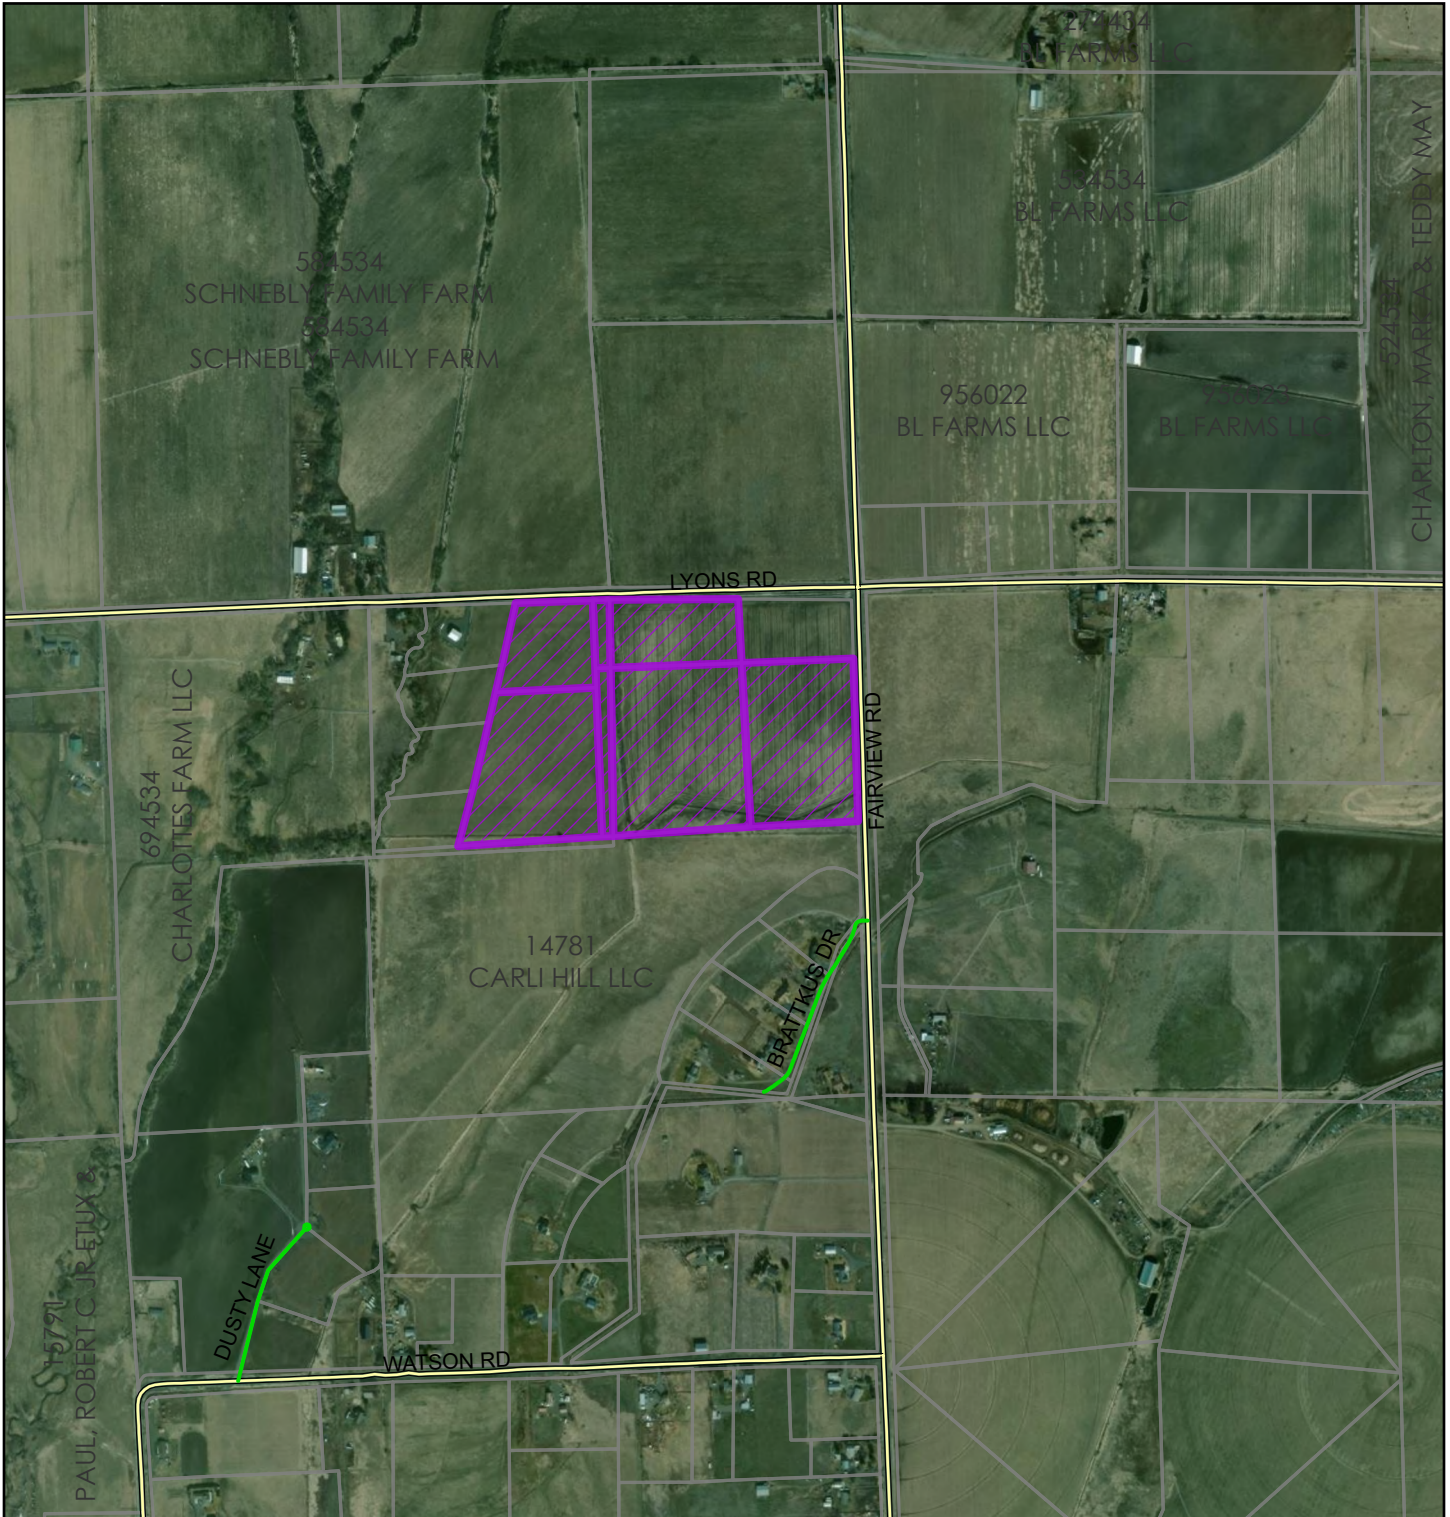

# BL-26-00003 Hanson

## Aerial View

Vantor

# 2026

Coordinate System: NAD 1983 StatePlane Washington South FIPS 4602 Feet